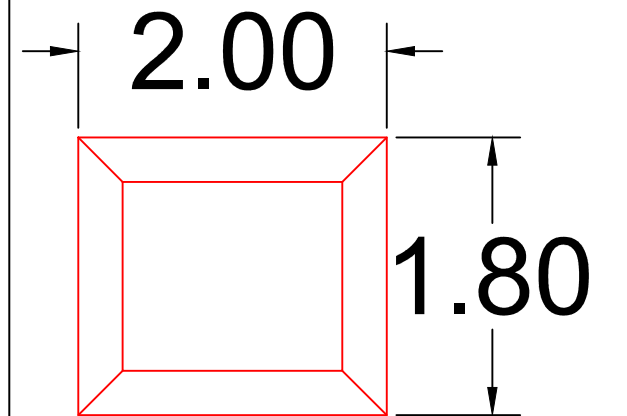

OS NORTH

(Metres)

249

HILLSIDE ROAD

250

Speed cushions dimensions

Notes

- All measurements are in meters
- All grey road markings are existing and will remain