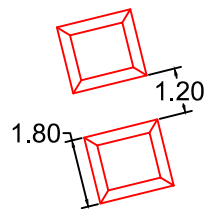

OS NORTH

(Metres)

249

HILLSIDE ROAD

250

Speed cushions dimensions

Notes

- All measurements are in meters
- All grey road markings are existing and will remain