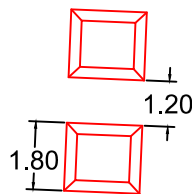

OS NORTH

(Metres)

Speed cushions dimensions

Notes

- All measurements are in meters
- All grey road markings are existing and will remain

HILLSIDE ROAD

140

150