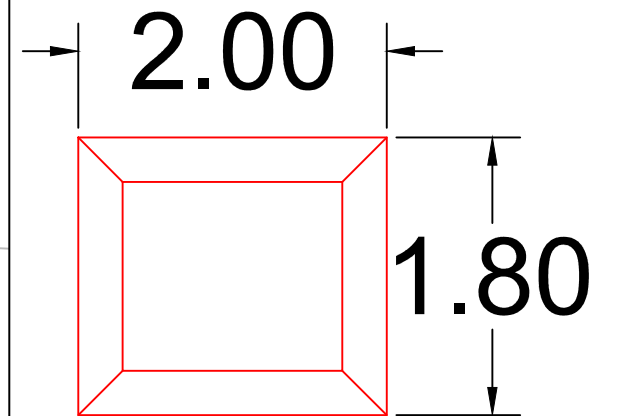

OS NORTH

(Metres)

Speed cushions dimensions

Notes

- All measurements are in meters
- All grey road markings are existing and will remain

HILLSIDE ROAD

140

150